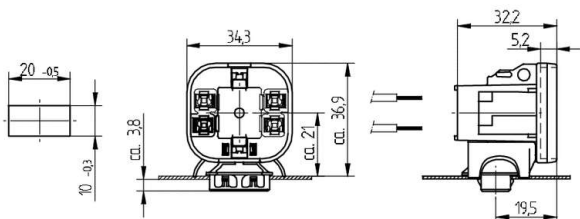

Create pdf

Lampholders for compact fluorescent lamps

26.745.1751

G24 / GX24

colour	pkg.	wt.	part no.
white	250	11 g	26.745.1751.50

Key: q-1 (8 / 10 / 13 Watt) / q-5 (57 Watt)\*\*

Approval: additional cULus

For lamps TC-DEL, TC-TEL

Snap in foot 10 x 20 mm

Housing: PBT

\*\*Key q-5 only when used with adaptor 26.725.-420

- Please note the base diameter (max. ø 61 mm) for lamps with base GX24.
- If required snap in foot 26.745.-404.50 can be supplied separately.

T 140		 0.5 - 1.0 mm <sup>2</sup>	 18 AWG 0.5 - 1.0 mm <sup>2</sup>	 0.6 - 1.0 mm
-------	---	--	--	---

Document generated on: We, 8. February 2017 - 16:43