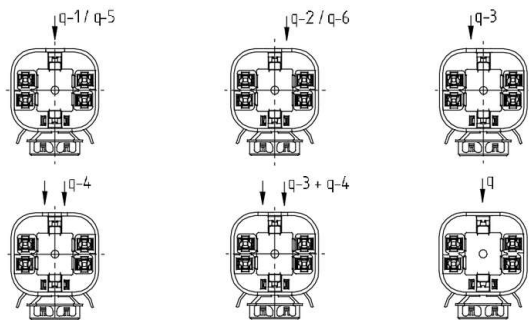

Create pdf

Lampholders for compact fluorescent lamps

26.745.1751

G24 / GX24

colour	pkg.	wt.	part no.
white	250	11 g	26.745.1751.50

Key: q-1 (8 / 10 / 13 Watt) / q-5 (57 Watt)\*\*

Approval: additional cULus

For lamps TC-DEL, TC-TEL

Snap in foot 10 x 20 mm

Housing: PBT

\*\*Key q-5 only when used with adaptor 26.725.-420

- Please note the base diameter (max. ø 61 mm) for lamps with base GX24.
- If required snap in foot 26.745.-404.50 can be supplied separately.

T 140		 0.5 - 1.0 mm <sup>2</sup>	 18 AWG 0.5 - 1.0 mm <sup>2</sup>	 0.6 - 1.0 mm
-------	---	--	--	---

Document generated on: We, 8. February 2017 - 16:43